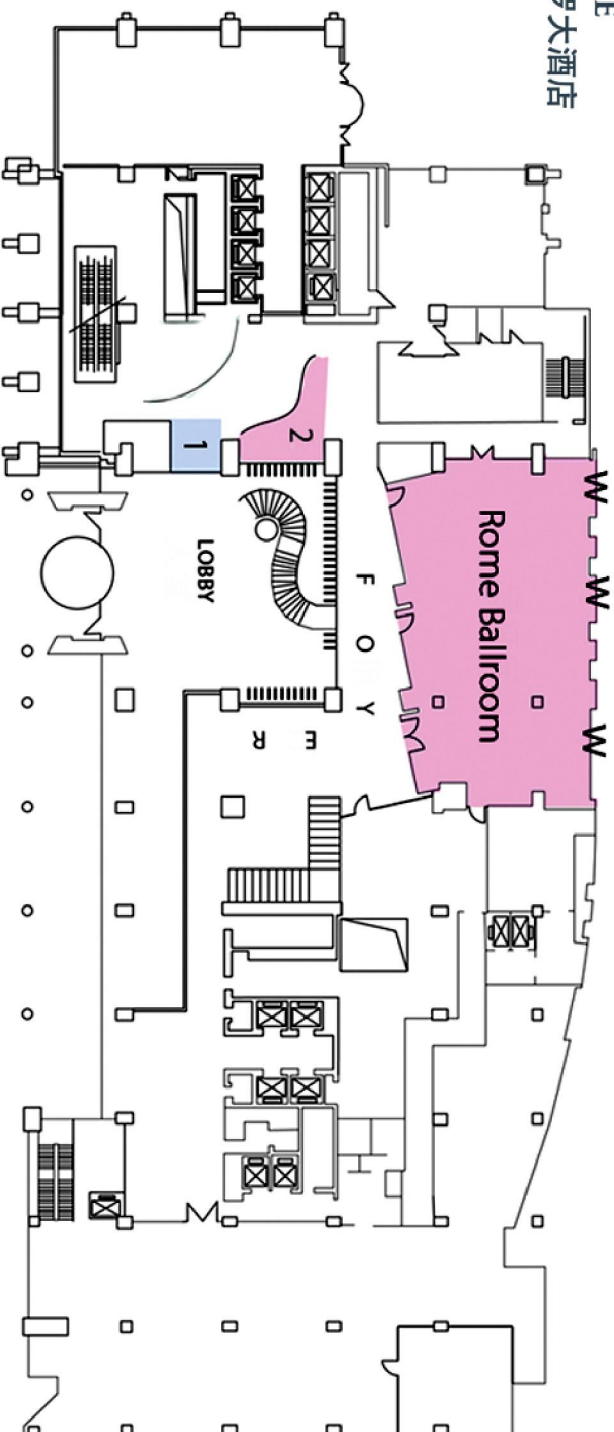

MARCO POLO

PARKSIDE

北京中奥马哥亭罗大酒店

2/F

1. Secretariat Rome Ballroom: 320 m² Ceiling Height: 2.8 m
2. Media Lounge W = Window

BALLROOM / MEETING ROOM	DIMENSIONS				CAPACITY/person				
	Area /m ²	Length/m	Breadth/m	Height /m	Theatre	Classroom	Reception	U-Shape	Round
Rome	320.0	25.0	12.7	2.8	200	150	200		180