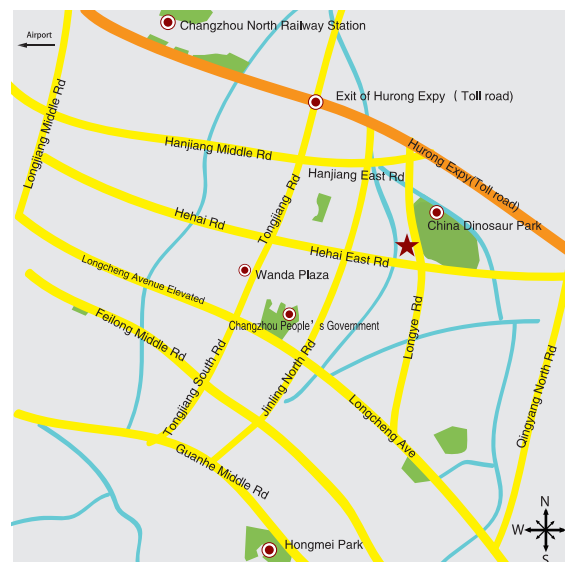

Location	Venue	Size(Sqm)	Theatre	Classroom	Interview	U-shape	Round table	Board
Hotel	MarcoPolo Ballroom	611	600	360	N/A	N/A	360	N/A
	Yinlong Ting	60	54	24	N/A	15	40	20
	Tenglong Ting	33	30	18	N/A	12	12	12
	Julong Ting	33	30	18	N/A	12	12	12
	Xianglong Ting	33	30	18	N/A	12	12	12
	Hanlong Ting	33	30	18	N/A	12	12	12
	Danfeng Ting	33	30	18	N/A	12	12	14
	Luanfeng Ting	33	30	18	N/A	12	12	14
	Chaofeng Ting	33	30	18	N/A	12	12	14
	Caifeng Ting	33	30	18	N/A	12	12	14
	Longfeng Ting	33	30	18	N/A	12	12	14
	Feifeng Ting	33	30	18	N/A	12	12	14
	Xiangfeng Ting	33	N/A	N/A	N/A	N/A	N/A	12
The Mansion	Zi Wei Room	211	200	126	40	48	120	N/A
	Ying Bin Room	258	200	126	32	48	120	36
	Centenary Room	233	160	96	32	45	80	36
	VP Room	40	N/A	N/A	16	N/A	N/A	N/A

Airport Transportation

Chauffeur-driven limousine service is available

Credit Cards

All major cards are accepted

Check-in time 2:00 pm

Check-out time 12 noon

Hotel Facilities

- Gym and Wellness Centre
- Indoor Swimming Pool
- Outdoor Tennis Court
- Chess and Card Room
- Free Wi-Fi and Broadband Internet Access
- Business Centre
- Satellite / Cable Television
- Concierge and Limousine Services
- 500 Parking Spaces
- The Continental Club
- Non-smoking Rooms
- Accessible Rooms
- Foreign Currency Exchange
- IDD & DDD Telephone with Voice Mail
- Coffee and Tea-making Facilities
- In-room Safe
- In-room Mini-bar
- Separate Bathtub and Shower (selected rooms)
- 24-hour Room Service
- Laundry Service
- Free Shoe Shine Service

★ Marco Polo Changzhou

Marco Polo Changzhou

Address: No. 88 Hehai East Road, Xinbei District

Changzhou, Jiangsu Province, China 213022

Tel: (86 519) 8168 8888 Fax: (86 519) 8168 0000

changzhou@marcopolohotels.com www.marcopolohotels.com