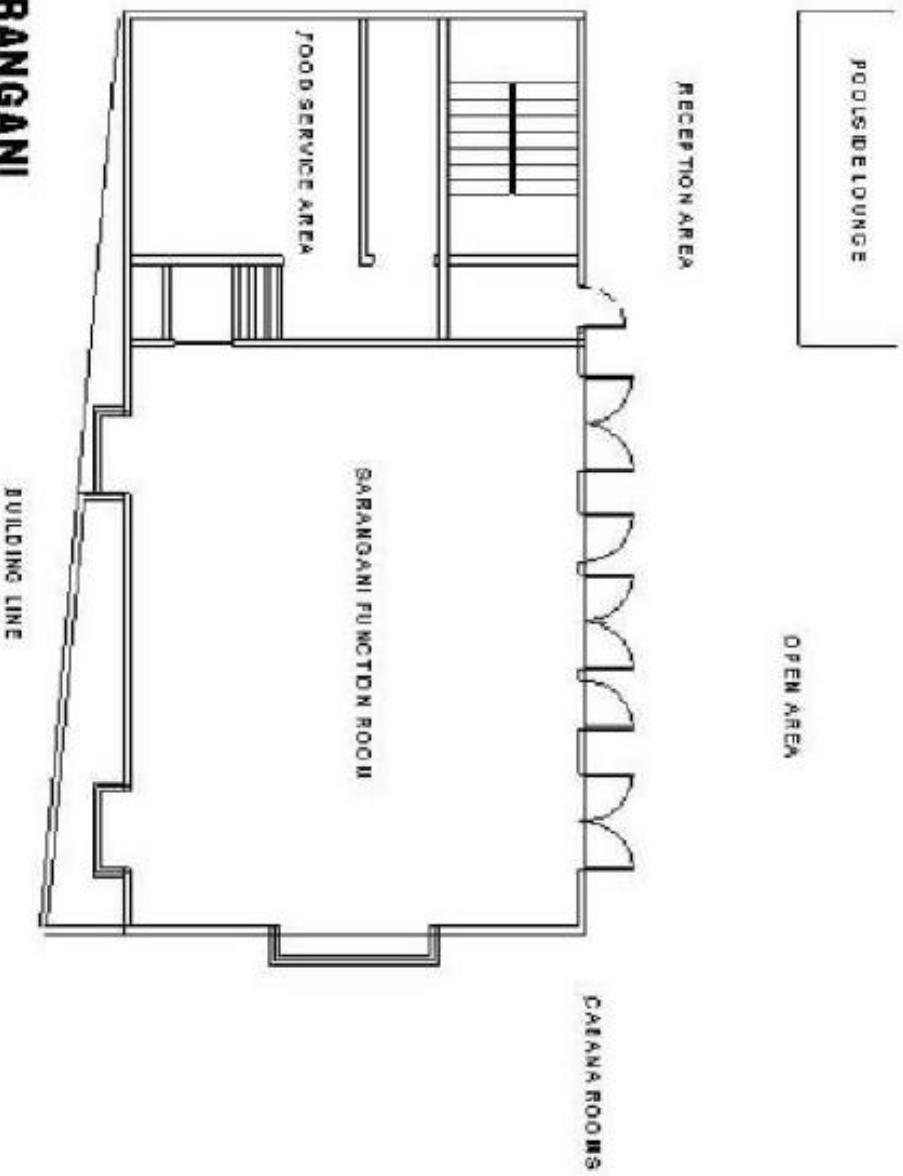

# FLOOR PLAN

SCALE 1:150 M  
 R. P. P. P. P. P. P. P.

**CAFE MARCO**

**FLOOR PLAN**  
 SCALE 1:150 M  
 P P P P P P P P

**SARANGANI  
LEVEL IV**

**Jade Ballroom**

**Jade Room (with tables)**