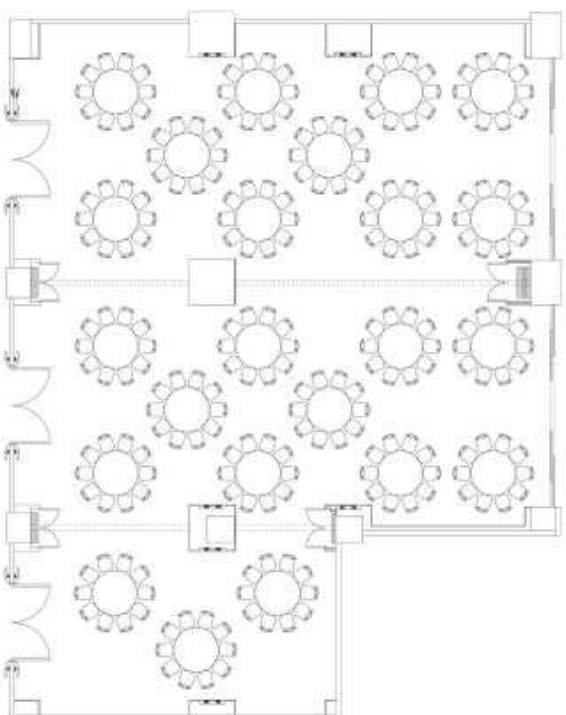

# FLOOR PLAN

SCALE 1:150 M  
 R. P. P. P. P. P. P. P.

**CAFE MARCO**

**FLOOR PLAN**  
 SCALE 1:150 M  
 P P P P P P P P

**SARANGANI  
LEVEL IV**

**Jade Ballroom**

**Jade Room (with tables)**