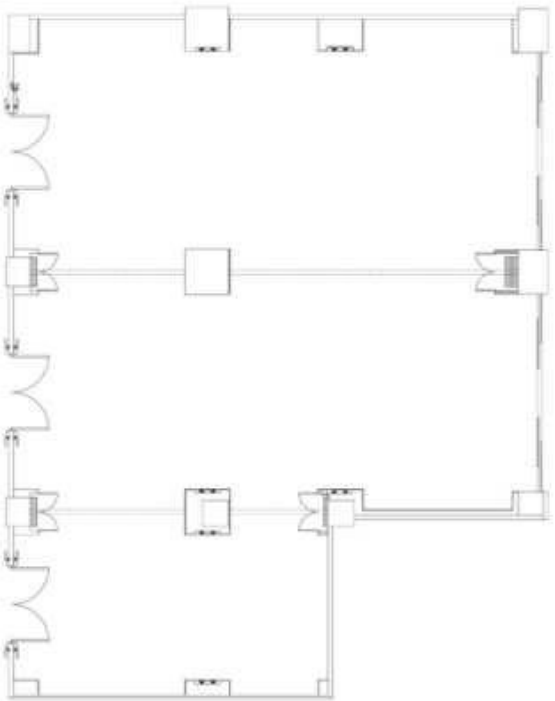

# FLOOR PLAN

SCALE 1:150 M  
 R. P. P. P. P. P. P. P.

**CAFE MARCO**

**FLOOR PLAN**  
 SCALE 1:150 M  
 P P P P P P P P

**SARANGANI  
LEVEL IV**

**Jade Ballroom**

**Jade Room (with tables)**