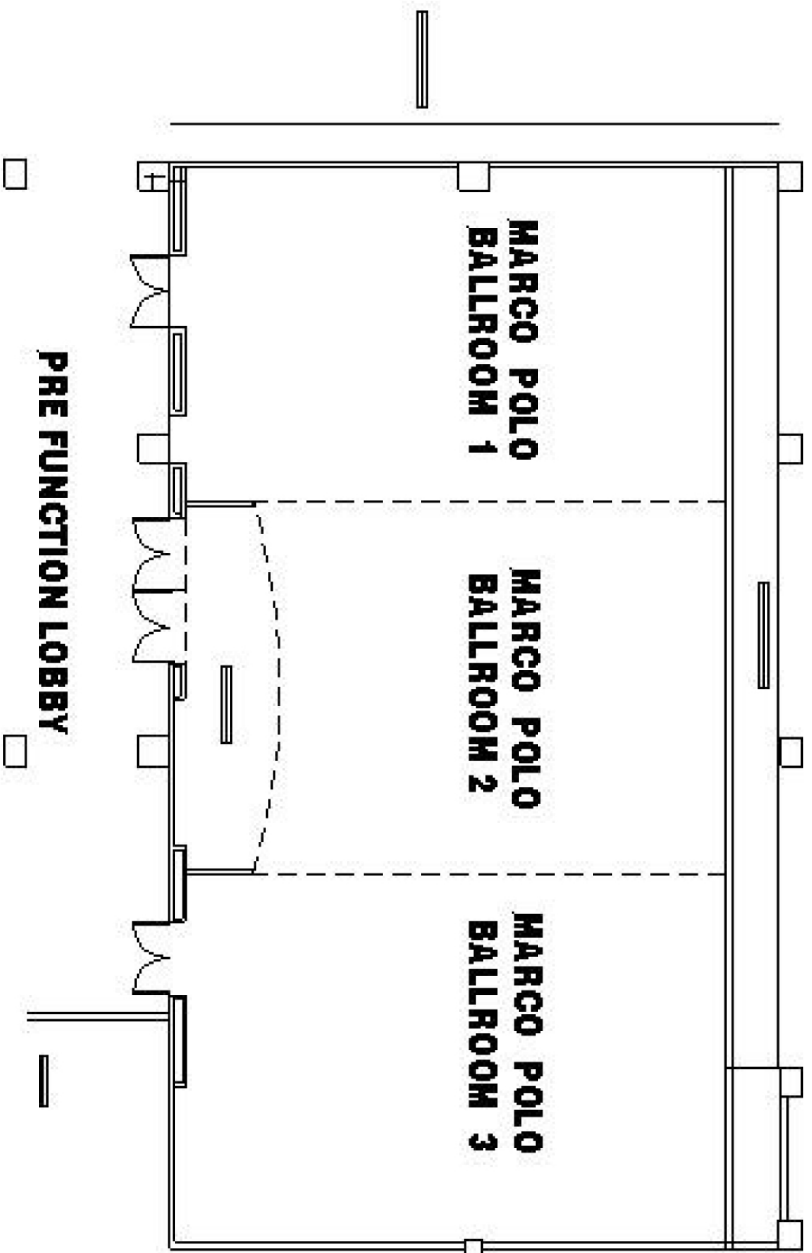

# FLOOR PLAN

SCALE 1:150 M  
 R. P. P. P. P. P. P. P.

**CAFE MARCO**

**FLOOR PLAN**  
 SCALE 1:150 M  
 P P P P P P P P

**SARANGANI  
LEVEL IV**

**Jade Ballroom**

**Jade Room (with tables)**